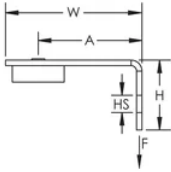

## VLASTNOSTI

Provides an attachment point for nVent CADDY Speed Link assemblies, wire, S-hooks, or chain

Complete with concrete nail gun insert bracket

Clips onto nozzle of gas or battery-actuated nail guns allowing for hands-off installation at structure or from the floor using a pole

## SPECIFIKACE

Table 1/2

Katalogové číslo	Article Number	Materiál	Povrchová úprava	Hole Size (HS)	Height (H)	Width (W)
ABGBSF	173446	Ocel, Nylon	Electrogalvanizovaná	7.1 mm	25.5 mm	50 mm

Table 2/2

Katalogové číslo	Article Number	A	Static Load
ABGBSF	173446	38 mm	440N

## DALŠÍ PODROBNOSTI O PRODUKTU

---

Static Load represents the static load of the nail gun insert assembly. Please consult with the nail manufacturer to evaluate the static load of the nail and type of concrete used for the installation. Maximum load is the lesser of the static load from the nail manufacturer or the published load for the assembly.

## DIAGRAMS

---