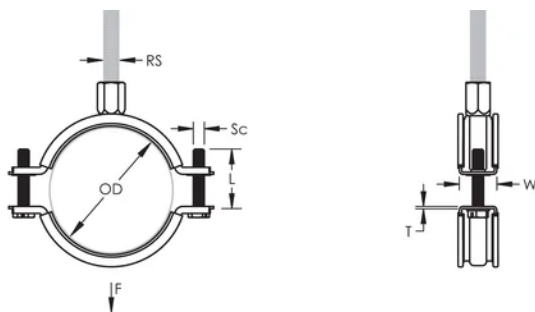

Longer ears position the screw farther from the hanger, improving tool clearance when the screw is tightened

Combination nut can be attached to M8 or M10 threaded rod, simplifying material handling

Screw length has been optimized to accommodate an increased pipe range, reducing inventory

Rod Size (RS): M8;M10

Width (W): 20 mm

Thickness (T): 1.25 mm

Screw Diameter (Sc): 6

Screw Length (L): 27mm

Static Load: 700N

## DALŠÍ PODROBNOSTI O PRODUKTU

---

Lining is EPDM rubber.

## DIAGRAMS

---