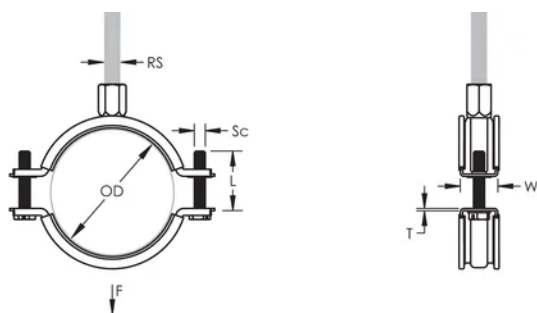

Longer ears position the screw farther from the hanger, improving tool clearance when the screw is tightened

Combination nut can be attached to M8 or M10 threaded rod, simplifying material handling

Screw length has been optimized to accommodate an increased pipe range, reducing inventory

## VLASTNOSTI PRODUKTU

Article Number: 586317

Materiál: EPDM-SBR Rubber;Stainless Steel 316L (EN 1.4404)

Povrchová úprava: Electropolished

Barva: Black

Temperature: -50 to 110 °C

Outer Diameter (OD): 138 - 148 mm

Pipe Size: 5"

NB/DN: 125

Rod Size (RS): M8;M10

Width (W): 25 mm

Thickness (T): 2 mm

Screw Diameter (Sc): 6

Screw Length (L): 37mm

Static Load: 2600N

## DIAGRAMS