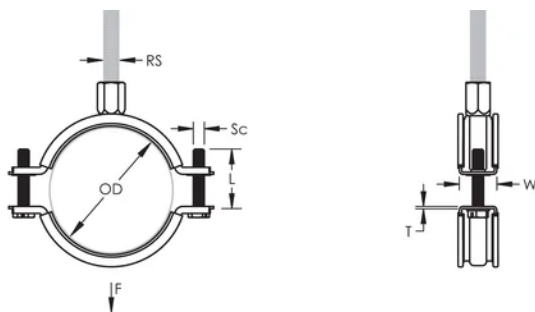

Longer ears position the screw farther from the hanger, improving tool clearance when the screw is tightened

Combination nut can be attached to M8 or M10 threaded rod, simplifying material handling

Screw length has been optimized to accommodate an increased pipe range, reducing inventory

## VLASTNOSTI PRODUKTU

Article Number: 586318

Materiál: EPDM-SBR Rubber;Stainless Steel 316L (EN 1.4404)

Povrchová úprava: Electropolished

Barva: Black

Temperature: -50 to 110 °C

Outer Diameter (OD): 150 - 160 mm

Rod Size (RS): M8;M10

Width (W): 25 mm

Thickness (T): 2 mm

Screw Diameter (Sc): 6

Screw Length (L): 37mm

Static Load: 2600N

## DIAGRAMS

---