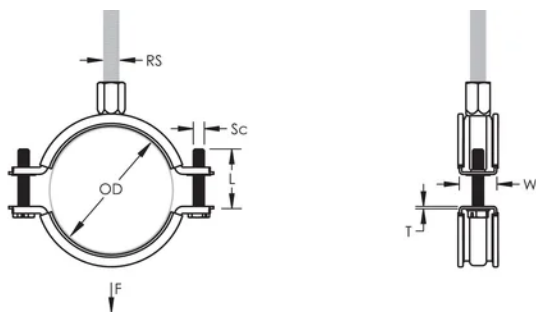

Longer ears position the screw farther from the hanger, improving tool clearance when the screw is tightened

Combination nut can be attached to M8 or M10 threaded rod, simplifying material handling

Screw length has been optimized to accommodate an increased pipe range, reducing inventory

## VLASTNOSTI PRODUKTU

---

Article Number: 586020

Materiál: Ocel;EPDM-SBR Rubber

Povrchová úprava: Electrogalvanized

Temperature: -50 to 110 °C

Barva: Black

Outer Diameter (OD): 190 - 200 mm

Rod Size (RS): M8;M10

Width (W): 27 mm

Thickness (T): 2.25 mm

Screw Diameter (Sc): 6

Screw Length (L): 37mm

Static Load: 3600N

## DIAGRAMS

---