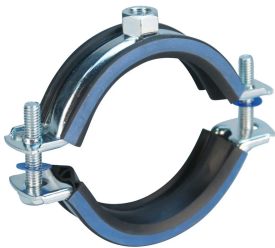

nVent CADDY Macrofix Insulated M8, 44–50 mm OD, 1 1/2" Pipe, 40 DN

KATALOGOVÉ ČÍSLO

MFE050

CERTIFICATIONS

VLASTNOSTI

Return-lip on the hanger prevents the rubber from detaching, eliminating rework during installation

Plastic washer prevents screws from falling out during installation

Combo head bolt works with slotted, hex, or Phillips drivers

Longer ears position the screw farther from the hanger, improving tool clearance when the screw is tightened

Screw length has been optimized to accommodate an increased pipe range, reducing inventory

Category II noise reduction according to DIN EN ISO 3822-1

Compliant for sound insulation design according to DIN 4109

Reaction-to-fire classification is "E" in compliance with DIN EN 13501-1

VLASTNOSTI PRODUKTU

Article Number: 586207

Materiál: EPDM-SBR Rubber;Ocel