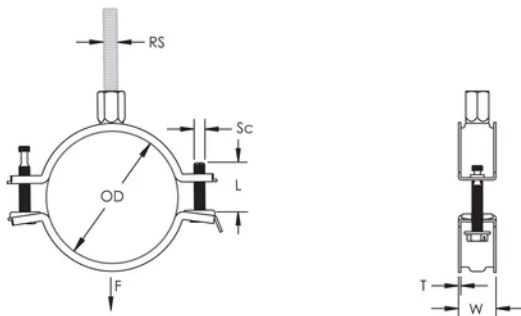

Povrchová úprava: Electrogalvanized

Outer Diameter (OD): 143 - 153 mm

Rod Size (RS): M8;M10

Width (W): 25 mm

Thickness (T): 2 mm

Screw Diameter (Sc): 6

Screw Length (L): 40mm

Static Load: 3200N

DIAGRAMS

UPOZORNĚNÍ

Produkty nVent musí být instalovány a používány pouze tak, jak je uvedeno v instrukčních listech a materiálech pro školení nVent. Instrukční listy jsou k dispozici na www.nvent.com a od vašeho zástupce zákaznického servisu nVent. Nesprávná instalace, zneužití, nesprávné použití nebo jiný nedostatek úplného dodržování pokynů a varování nVent může způsobit selhání produktu, poškození majetku, vážné zranění osob a smrt a/nebo zrušit vaši záruku.

North America

+1.800.753.9221

Option 1 – Customer Care

Option 2 – Technical

Support

Europe

Netherlands:

+31 800-0200135

France:

+33 800 901 793

Europe

Germany:

800 1890272

Other Countries:

+31 13 5835404

APAC

Shanghai:

+ 86 21 2412 1618/19

Sydney:

+61 2 9751 8500

Naše portfolio silných značek:

CADDY

ERICO

HOFFMAN

ILSCO

SCHROFF

TRACHTE