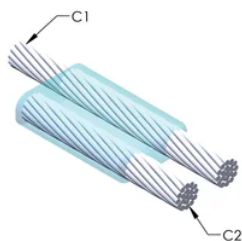

Split Crucible: No

Wear Plates: No

Mold Only: No

Welding Material: 250 or 250PLUSF20, Sold Separately

Handle Clamp: L160, Sold Separately

Frame: Not Required

Price Key: C

Ease of Use: Easy

DALŠÍ PODROBNOSTI O PRODUKTU

For applications such as computer room, tunnel or other low-ventilation areas, specify a smokeless nVent ERICO Cadweld Exolon mold. Add an XL prefix to the standard mold part number when ordering (for example, a TAC2Q2Q becomes XLTAC2Q2Q). Similarly, nVent ERICO Cadweld Exolon welding material is also designated by the XL prefix (for example, 150 becomes XL150).

A gap between conductors may be required. See mold tag for more information.

XX-X-XX-XX-L-M-W		
XX	Mold Family	
X	Price Key	
XX	Conductor Code 1	
XX	Conductor Code 2	
L*	Split Crucible	Crucible section is split on molds designed with horizontal opening for easier cleaning
M*	Mold Only	
W*	Wear Plates	Reduce mechanical abrasion of molds at cable entry points

* Empty if none

DIAGRAMS

UPOZORNĚNÍ

Produkty nVent musí být instalovány a používány pouze tak, jak je uvedeno v instrukčních listech a materiálech pro školení nVent. Instrukční listy jsou k dispozici na www.nvent.com a od vašeho zástupce zákaznického servisu nVent. Nesprávná instalace, zneužití, nesprávné použití nebo jiný nedostatek úplného dodržování pokynů a varování nVent může způsobit selhání produktu, poškození majetku, vážné zranění osob a smrt a/nebo zrušit vaši záruku.