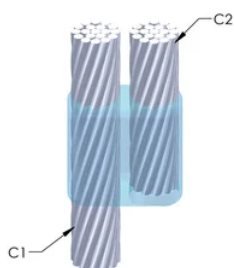

Split Crucible: No

Wear Plates: No

Mold Only: No

Welding Material: 150 or 150PLUSF20, Sold Separately

Handle Clamp: L160, Sold Separately

Price Key: R

Ease of Use: Difficult

DALŠÍ PODROBNOSTI O PRODUKTU

For applications such as computer room, tunnel or other low-ventilation areas, specify a smokeless nVent ERICO Cadweld Exolon mold. Add an XL prefix to the standard mold part number when ordering (for example, a TAC2Q2Q becomes XLTAC2Q2Q). Similarly, nVent ERICO Cadweld Exolon welding material is also designated by the XL prefix (for example, 150 becomes XL150).

A gap between conductors may be required. See mold tag for more information.

XX-X-XX-XX-L-M-W		
XX	Mold Family	
X	Price Key	
XX	Conductor Code 1	
XX	Conductor Code 2	
L*	Split Crucible	Crucible section is split on molds designed with horizontal opening for easier cleaning
M*	Mold Only	
W*	Wear Plates	Reduce mechanical abrasion of molds at cable entry points

* Empty if none

DIAGRAMS

UPOZORNĚNÍ

Produkty nVent musí být instalovány a používány pouze tak, jak je uvedeno v instrukčních listech a materiálech pro školení nVent. Instrukční listy jsou k dispozici na www.nvent.com a od vašeho zástupce zákaznického servisu nVent. Nesprávná instalace, zneužití, nesprávné použití nebo jiný nedostatek úplného dodržování pokynů a varování nVent může způsobit selhání produktu, poškození majetku, vážné zranění osob a smrt a/nebo zrušit vaši záruku.