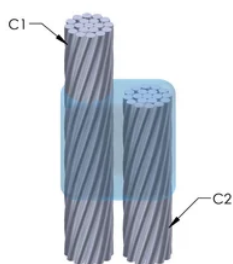

Split Crucible: No

Wear Plates: No

Mold Only: No

Welding Material: 115 or 115PLUSF20, Sold Separately

Handle Clamp: L160, Sold Separately

Price Key: R

Ease of Use: Difficult

DALŠÍ PODROBNOSTI O PRODUKTU

For applications such as computer room, tunnel or other low-ventilation areas, specify a smokeless nVent ERICO Cadweld Exolon mold. Add an XL prefix to the standard mold part number when ordering (for example, a TAC2Q2Q becomes XLTAC2Q2Q). Similarly, nVent ERICO Cadweld Exolon welding material is also designated by the XL prefix (for example, 150 becomes XL150).

A gap between conductors may be required. See mold tag for more information.

XX-X-XX-XX-L-M-W		
XX	Mold Family	
X	Price Key	
XX	Conductor Code 1	
XX	Conductor Code 2	
L*	Split Crucible	Crucible section is split on molds designed with horizontal opening for easier cleaning
M*	Mold Only	
W*	Wear Plates	Reduce mechanical abrasion of molds at cable entry points

* Empty if none

DIAGRAMS

UPOZORNĚNÍ

Produkty nVent musí být instalovány a používány pouze tak, jak je uvedeno v instrukčních listech a materiálech pro školení nVent. Instrukční listy jsou k dispozici na www.nvent.com a od vašeho zástupce zákaznického servisu nVent. Nesprávná instalace, zneužití, nesprávné použití nebo jiný nedostatek úplného dodržování pokynů a varování nVent může způsobit selhání produktu, poškození majetku, vážné zranění osob a smrt a/nebo zrušit vaši záruku.