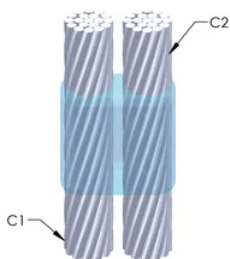

Split Crucible: No

Wear Plates: No

Mold Only: No

Welding Material: 150 or 150PLUSF20, Sold Separately

Handle Clamp: L160, Sold Separately

Price Key: R

Ease of Use: Difficult

DALŠÍ PODROBNOSTI O PRODUKTU

For applications such as computer room, tunnel or other low-ventilation areas, specify a smokeless nVent ERICO Cadweld Exolon mold. Add an XL prefix to the standard mold part number when ordering (for example, a TAC2Q2Q becomes XLTAC2Q2Q). Similarly, nVent ERICO Cadweld Exolon welding material is also designated by the XL prefix (for example, 150 becomes XL150).

A gap between conductors may be required. See mold tag for more information.

XX-X-XX-XX-L-M-W		
XX	Mold Family	
X	Price Key	
XX	Conductor Code 1	
XX	Conductor Code 2	
L*	Split Crucible	Crucible section is split on molds designed with horizontal opening for easier cleaning
M*	Mold Only	
W*	Wear Plates	Reduce mechanical abrasion of molds at cable entry points

* Empty if none

DIAGRAMS

UPOZORNĚNÍ

Produkty nVent musí být instalovány a používány pouze tak, jak je uvedeno v instrukčních listech a materiálech pro školení nVent. Instrukční listy jsou k dispozici na www.nvent.com a od vašeho zástupce zákaznického servisu nVent. Nesprávná instalace, zneužití, nesprávné použití nebo jiný nedostatek úplného dodržování pokynů a varování nVent může způsobit selhání produktu, poškození majetku, vážné zranění osob a smrt a/nebo zrušit vaši záruku.