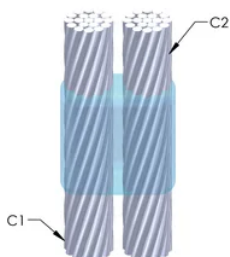

Split Crucible: No

Wear Plates: No

Mold Only: No

Welding Material: 250 or 250PLUSF20, Sold Separately

Handle Clamp: L160, Sold Separately

Price Key: R

Ease of Use: Difficult

DALŠÍ PODROBNOSTI O PRODUKTU

For applications such as computer room, tunnel or other low-ventilation areas, specify a smokeless nVent ERICO Cadweld Exolon mold. Add an XL prefix to the standard mold part number when ordering (for example, a TAC2Q2Q becomes XLTAC2Q2Q). Similarly, nVent ERICO Cadweld Exolon welding material is also designated by the XL prefix (for example, 150 becomes XL150).

A gap between conductors may be required. See mold tag for more information.

XX-X-XX-XX-L-M-W		
XX	Mold Family	
X	Price Key	
XX	Conductor Code 1	
XX	Conductor Code 2	
L*	Split Crucible	Crucible section is split on molds designed with horizontal opening for easier cleaning
M*	Mold Only	
W*	Wear Plates	Reduce mechanical abrasion of molds at cable entry points

* Empty if none

DIAGRAMS

UPOZORNĚNÍ

Produkty nVent musí být instalovány a používány pouze tak, jak je uvedeno v instrukčních listech a materiálech pro školení nVent. Instrukční listy jsou k dispozici na www.nvent.com a od vašeho zástupce zákaznického servisu nVent. Nesprávná instalace, zneužití, nesprávné použití nebo jiný nedostatek úplného dodržování pokynů a varování nVent může způsobit selhání produktu, poškození majetku, vážné zranění osob a smrt a/nebo zrušit vaši záruku.