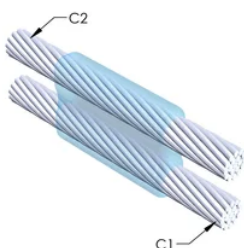

Conductor 1 Outer Diameter, Nominal: 3.25mm

Conductor 2: #2 Concentric

Conductor 2 Outer Diameter, Nominal: 7.42mm

Mold Split: Vertical

Split Crucible: No

Wear Plates: No

Mold Only: No

Welding Material: 45 or 45PLUSF20, Sold Separately

Handle Clamp: L160, Sold Separately

Price Key: C

Ease of Use: Preferred

DALŠÍ PODROBNOSTI O PRODUKTU

For applications such as computer room, tunnel or other low-ventilation areas, specify a smokeless nVent ERICO Cadweld Exolon mold. Add an XL prefix to the standard mold part number when ordering (for example, a TAC2Q2Q becomes XLTAC2Q2Q). Similarly, nVent ERICO Cadweld Exolon welding material is also designated by the XL prefix (for example, 150 becomes XL150).

A gap between conductors may be required. See mold tag for more information.

XX-X-XX-XX-L-M-W		
XX	Mold Family	
X	Price Key	
XX	Conductor Code 1	
XX	Conductor Code 2	
L*	Split Crucible	Crucible section is split on molds designed with horizontal opening for easier cleaning
M*	Mold Only	
W*	Wear Plates	Reduce mechanical abrasion of molds at cable entry points

* Empty if none

DIAGRAMS