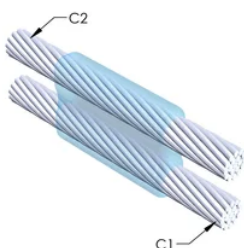

Conductor 1 Outer Diameter, Nominal: 3.25mm

Conductor 2: 2/0 Concentric

Conductor 2 Outer Diameter, Nominal: 10.62mm

Mold Split: Vertical

Split Crucible: No

Wear Plates: No

Mold Only: No

Welding Material: 65 or 65PLUSF20, Sold Separately

Handle Clamp: L160, Sold Separately

Price Key: C

Ease of Use: Preferred

DALŠÍ PODROBNOSTI O PRODUKTU

For applications such as computer room, tunnel or other low-ventilation areas, specify a smokeless nVent ERICO Cadweld Exolon mold. Add an XL prefix to the standard mold part number when ordering (for example, a TAC2Q2Q becomes XLTAC2Q2Q). Similarly, nVent ERICO Cadweld Exolon welding material is also designated by the XL prefix (for example, 150 becomes XL150).

A gap between conductors may be required. See mold tag for more information.

XX-X-XX-XX-L-M-W		
XX	Mold Family	
X	Price Key	
XX	Conductor Code 1	
XX	Conductor Code 2	
L*	Split Crucible	Crucible section is split on molds designed with horizontal opening for easier cleaning
M*	Mold Only	
W*	Wear Plates	Reduce mechanical abrasion of molds at cable entry points

* Empty if none

DIAGRAMS