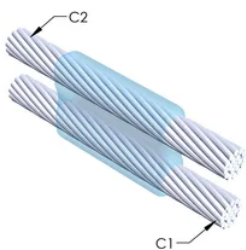

Conductor 1 Outer Diameter, Nominal: 6.53mm

Conductor 2: 2/0 Concentric

Conductor 2 Outer Diameter, Nominal: 10.62mm

Mold Split: Vertical

Split Crucible: No

Wear Plates: No

Mold Only: No

Welding Material: 90 or 90PLUSF20, Sold Separately

Handle Clamp: L160, Sold Separately

Price Key: C

Ease of Use: Preferred

DALŠÍ PODROBNOSTI O PRODUKTU

For applications such as computer room, tunnel or other low-ventilation areas, specify a smokeless nVent ERICO Cadweld Exolon mold. Add an XL prefix to the standard mold part number when ordering (for example, a TAC2Q2Q becomes XLTAC2Q2Q). Similarly, nVent ERICO Cadweld Exolon welding material is also designated by the XL prefix (for example, 150 becomes XL150).

A gap between conductors may be required. See mold tag for more information.

XX-X-XX-XX-L-M-W		
XX	Mold Family	
X	Price Key	
XX	Conductor Code 1	
XX	Conductor Code 2	
L*	Split Crucible	Crucible section is split on molds designed with horizontal opening for easier cleaning
M*	Mold Only	
W*	Wear Plates	Reduce mechanical abrasion of molds at cable entry points

* Empty if none

DIAGRAMS