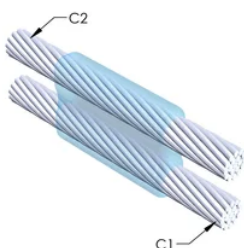

Conductor 1 Outer Diameter, Nominal: 13.41mm

Conductor 2: 4/0 Concentric

Conductor 2 Outer Diameter, Nominal: 13.41mm

Mold Split: Vertical

Split Crucible: No

Wear Plates: No

Mold Only: No

Welding Material: 200 or 200PLUSF20, Sold Separately

Handle Clamp: L160, Sold Separately

Price Key: C

Ease of Use: Preferred

DALŠÍ PODROBNOSTI O PRODUKTU

For applications such as computer room, tunnel or other low-ventilation areas, specify a smokeless nVent ERICO Cadweld Exolon mold. Add an XL prefix to the standard mold part number when ordering (for example, a TAC2Q2Q becomes XLTAC2Q2Q). Similarly, nVent ERICO Cadweld Exolon welding material is also designated by the XL prefix (for example, 150 becomes XL150).

A gap between conductors may be required. See mold tag for more information.

XX-X-XX-XX-L-M-W		
XX	Mold Family	
X	Price Key	
XX	Conductor Code 1	
XX	Conductor Code 2	
L*	Split Crucible	Crucible section is split on molds designed with horizontal opening for easier cleaning
M*	Mold Only	
W*	Wear Plates	Reduce mechanical abrasion of molds at cable entry points

* Empty if none

DIAGRAMS