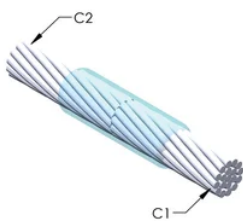

Conductor 1 Outer Diameter, Nominal: 6.53mm

Conductor 2: 2/0 Concentric

Conductor 2 Outer Diameter, Nominal: 10.62mm

Mold Split: Vertical

Split Crucible: No

Wear Plates: No

Mold Only: No

Welding Material: 45 or 45PLUSF20, Sold Separately

Handle Clamp: L160, Sold Separately

Price Key: C

Ease of Use: Preferred

DALŠÍ PODROBNOSTI O PRODUKTU

For applications such as computer room, tunnel or other low-ventilation areas, specify a smokeless nVent ERICO Cadweld Exolon mold. Add an XL prefix to the standard mold part number when ordering (for example, a TAC2Q2Q becomes XLTAC2Q2Q). Similarly, nVent ERICO Cadweld Exolon welding material is also designated by the XL prefix (for example, 150 becomes XL150).

A gap between conductors may be required. See mold tag for more information.

XX-X-XX-XX-L-M-W		
XX	Mold Family	
X	Price Key	
XX	Conductor Code 1	
XX	Conductor Code 2	
L*	Split Crucible	Crucible section is split on molds designed with horizontal opening for easier cleaning
M*	Mold Only	
W*	Wear Plates	Reduce mechanical abrasion of molds at cable entry points

* Empty if none

DIAGRAMS