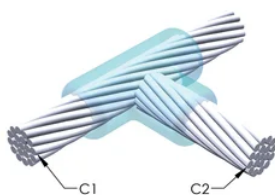

Conductor 1 Outer Diameter, Nominal: 6.53mm

Conductor 2: #4 Concentric

Conductor 2 Outer Diameter, Nominal: 5.89mm

Mold Split: Horizontal

Split Crucible: No

Wear Plates: No

Mold Only: No

Welding Material: 45 or 45PLUSF20, Sold Separately

Handle Clamp: L160, Sold Separately

Price Key: C

Ease of Use: Preferred

DALŠÍ PODROBNOSTI O PRODUKTU

For applications such as computer room, tunnel or other low-ventilation areas, specify a smokeless nVent ERICO Cadweld Exolon mold. Add an XL prefix to the standard mold part number when ordering (for example, a TAC2Q2Q becomes XLTAC2Q2Q). Similarly, nVent ERICO Cadweld Exolon welding material is also designated by the XL prefix (for example, 150 becomes XL150).

A gap between conductors may be required. See mold tag for more information.

XX-X-XX-XX-L-M-W		
XX	Mold Family	
X	Price Key	
XX	Conductor Code 1	
XX	Conductor Code 2	
L*	Split Crucible	Crucible section is split on molds designed with horizontal opening for easier cleaning
M*	Mold Only	
W*	Wear Plates	Reduce mechanical abrasion of molds at cable entry points

* Empty if none

DIAGRAMS