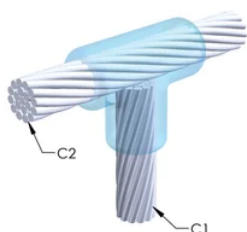

Split Crucible: No

Wear Plates: No

Mold Only: No

Welding Material: 200 or 200PLUSF20, Sold Separately

Handle Clamp: L160, Sold Separately

Frame: Not Required

Price Key: C

Ease of Use: Difficult

DALŠÍ PODROBNOSTI O PRODUKTU

For applications such as computer room, tunnel or other low-ventilation areas, specify a smokeless nVent ERICO Cadweld Exolon mold. Add an XL prefix to the standard mold part number when ordering (for example, a TAC2Q2Q becomes XLTAC2Q2Q). Similarly, nVent ERICO Cadweld Exolon welding material is also designated by the XL prefix (for example, 150 becomes XL150).

A gap between conductors may be required. See mold tag for more information.

XX-X-XX-XX-L-M-W		
XX	Mold Family	
X	Price Key	
XX	Conductor Code 1	
XX	Conductor Code 2	
L*	Split Crucible	Crucible section is split on molds designed with horizontal opening for easier cleaning
M*	Mold Only	
W*	Wear Plates	Reduce mechanical abrasion of molds at cable entry points

* Empty if none

DIAGRAMS

UPOZORNĚNÍ

Produkty nVent musí být instalovány a používány pouze tak, jak je uvedeno v instrukčních listech a materiálech pro školení nVent. Instrukční listy jsou k dispozici na www.nvent.com a od vašeho zástupce zákaznického servisu nVent. Nesprávná