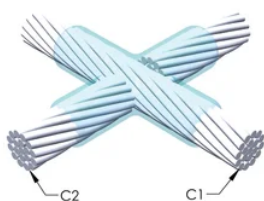

Split Crucible: No

Wear Plates: No

Mold Only: No

Welding Material: 250 or 250PLUSF20, Sold Separately

Handle Clamp: L160, Sold Separately

Price Key: C

Ease of Use: Preferred

DALŠÍ PODROBNOSTI O PRODUKTU

For applications such as computer room, tunnel or other low-ventilation areas, specify a smokeless nVent ERICO Cadweld Exolon mold. Add an XL prefix to the standard mold part number when ordering (for example, a TAC2Q2Q becomes XLTAC2Q2Q). Similarly, nVent ERICO Cadweld Exolon welding material is also designated by the XL prefix (for example, 150 becomes XL150).

A gap between conductors may be required. See mold tag for more information.

XX-X-XX-XX-L-M-W		
XX	Mold Family	
X	Price Key	
XX	Conductor Code 1	
XX	Conductor Code 2	
L*	Split Crucible	Crucible section is split on molds designed with horizontal opening for easier cleaning
M*	Mold Only	
W*	Wear Plates	Reduce mechanical abrasion of molds at cable entry points

* Empty if none

DIAGRAMS

UPOZORNĚNÍ

Produkty nVent musí být instalovány a používány pouze tak, jak je uvedeno v instrukčních listech a materiálech pro školení nVent. Instrukční listy jsou k dispozici na www.nvent.com a od vašeho zástupce zákaznického servisu nVent. Nesprávná instalace, zneužití, nesprávné použití nebo jiný nedostatek úplného dodržování pokynů a varování nVent může způsobit selhání produktu, poškození majetku, vážné zranění osob a smrt a/nebo zrušit vaši záruku.