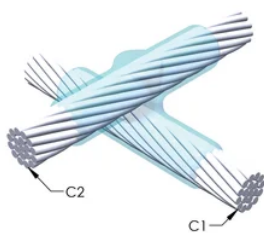

Conductor 1 Outer Diameter, Nominal: 3.25mm

Conductor 2: #8 Solid

Conductor 2 Outer Diameter, Nominal: 3.25mm

Mold Split: Horizontal

Split Crucible: No

Wear Plates: No

Mold Only: No

Welding Material: 32 or 32PLUSF20, Sold Separately

Handle Clamp: Mini EZ Attached

Price Key: P

Ease of Use: Preferred

DALŠÍ PODROBNOSTI O PRODUKTU

For applications such as computer room, tunnel or other low-ventilation areas, specify a smokeless nVent ERICO Cadweld Exolon mold. Add an XL prefix to the standard mold part number when ordering (for example, a TAC2Q2Q becomes XLTAC2Q2Q). Similarly, nVent ERICO Cadweld Exolon welding material is also designated by the XL prefix (for example, 150 becomes XL150).

A gap between conductors may be required. See mold tag for more information.

XX-X-XX-XX-L-M-W		
XX	Mold Family	
X	Price Key	
XX	Conductor Code 1	
XX	Conductor Code 2	
L*	Split Crucible	Crucible section is split on molds designed with horizontal opening for easier cleaning
M*	Mold Only	
W*	Wear Plates	Reduce mechanical abrasion of molds at cable entry points

* Empty if none

DIAGRAMS