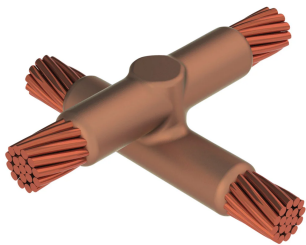

Cable to Cable, XB, #8 Solid, 3.3 mm Conductor 1 OD, #8 Solid, 3.3 mm Conductor 2 OD

Data Solutions

KATALOGOVÉ ČÍSLO

XBP1D1D

nVent ERICO Cadweld graphite molds are designed and engineered for thousands of connection styles and conductor combinations.

CERTIFICATIONS

VLASTNOSTI

Forms a permanent, low resistance connection

Provides a molecular bond

nVent ERICO Cadweld Exothermic Connections are rated with the same current capacity as the conductor

Portable installation equipment with no external source of power required

Installers can be easily trained to make nVent ERICO Cadweld Exothermic Connections

Connections can be visually inspected

VLASTNOSTI PRODUKTU

Mold Family: XB Mold Family

Conductor 1: #8 Solid

Conductor 1 Outer Diameter, Nominal: 3.25mm

Conductor 2: #8 Solid

Conductor 2 Outer Diameter, Nominal: 3.25mm

Mold Split: Horizontal

Split Crucible: No

Wear Plates: No

Mold Only: No

Welding Material: 32 or 32PLUSF20, Sold Separately

Handle Clamp: Mini EZ Attached