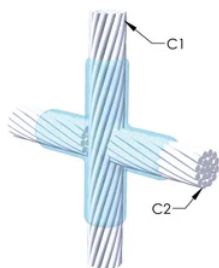

Split Crucible: No

Wear Plates: No

Mold Only: No

Welding Material: 200 or 200PLUSF20, Sold Separately

Handle Clamp: L160, Sold Separately

Frame: Attached

Price Key: E

Ease of Use: Difficult

DALŠÍ PODROBNOSTI O PRODUKTU

For applications such as computer room, tunnel or other low-ventilation areas, specify a smokeless nVent ERICO Cadweld Exolon mold. Add an XL prefix to the standard mold part number when ordering (for example, a TAC2Q2Q becomes XLTAC2Q2Q). Similarly, nVent ERICO Cadweld Exolon welding material is also designated by the XL prefix (for example, 150 becomes XL150).

A gap between conductors may be required. See mold tag for more information.

XX-X-XX-XX-L-M-W		
XX	Mold Family	
X	Price Key	
XX	Conductor Code 1	
XX	Conductor Code 2	
L*	Split Crucible	Crucible section is split on molds designed with horizontal opening for easier cleaning
M*	Mold Only	
W*	Wear Plates	Reduce mechanical abrasion of molds at cable entry points

* Empty if none

DIAGRAMS

UPOZORNĚNÍ

Produkty nVent musí být instalovány a používány pouze tak, jak je uvedeno v instrukčních listech a materiálech pro školení nVent. Instrukční listy jsou k dispozici na www.nvent.com a od vašeho zástupce zákaznického servisu nVent. Nesprávná instalace, zneužití, nesprávné použití nebo jiný nedostatek úplného dodržování pokynů a varování nVent může způsobit selhání produktu, poškození majetku, vážné zranění osob a smrt a/nebo zrušit vaši záruku.