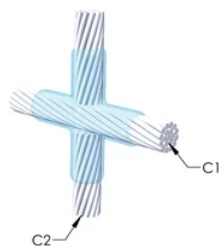

Split Crucible: No

Wear Plates: No

Mold Only: No

Welding Material: 200 or 200PLUSF20, Sold Separately

Handle Clamp: L160, Sold Separately

Frame: Attached

Price Key: E

Ease of Use: Difficult

DALŠÍ PODROBNOSTI O PRODUKTU

For applications such as computer room, tunnel or other low-ventilation areas, specify a smokeless nVent ERICO Cadweld Exolon mold. Add an XL prefix to the standard mold part number when ordering (for example, a TAC2Q2Q becomes XLTAC2Q2Q). Similarly, nVent ERICO Cadweld Exolon welding material is also designated by the XL prefix (for example, 150 becomes XL150).

A gap between conductors may be required. See mold tag for more information.

XX-X-XX-XX-L-M-W		
XX	Mold Family	
X	Price Key	
XX	Conductor Code 1	
XX	Conductor Code 2	
L*	Split Crucible	Crucible section is split on molds designed with horizontal opening for easier cleaning
M*	Mold Only	
W*	Wear Plates	Reduce mechanical abrasion of molds at cable entry points

* Empty if none

DIAGRAMS

UPOZORNĚNÍ

Produkty nVent musí být instalovány a používány pouze tak, jak je uvedeno v instrukčních listech a materiálech pro školení nVent. Instrukční listy jsou k dispozici na www.nvent.com a od vašeho zástupce zákaznického servisu nVent. Nesprávná instalace, zneužití, nesprávné použití nebo jiný nedostatek úplného dodržování pokynů a varování nVent může způsobit selhání produktu, poškození majetku, vážné zranění osob a smrt a/nebo zrušit vaši záruku.