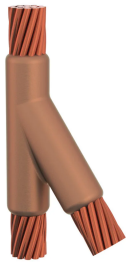

Cable to Cable, YD, 4/0 Concentric, 13.4 mm Conductor 1 OD, 4/0 Concentric, 13.4 mm Conductor 2 OD

Data Solutions

KATALOGOVÉ ČÍSLO

YDR2Q2Q

nVent ERICO Cadweld graphite molds are designed and engineered for thousands of connection styles and conductor combinations.

VLASTNOSTI

Forms a permanent, low resistance connection

Provides a molecular bond

nVent ERICO Cadweld Exothermic Connections are rated with the same current capacity as the conductor

Portable installation equipment with no external source of power required

Installers can be easily trained to make nVent ERICO Cadweld Exothermic Connections

Connections can be visually inspected

VLASTNOSTI PRODUKTU

Mold Family: YD Mold Family

Conductor 1: 4/0 Concentric

Conductor 1 Outer Diameter, Nominal: 13.41mm

Conductor 2: 4/0 Concentric

Conductor 2 Outer Diameter, Nominal: 13.41mm

Mold Split: Vertical

Split Crucible: No

Wear Plates: No

Mold Only: No

Welding Material: 200 or 200PLUSF20, Sold Separately

Handle Clamp: L160, Sold Separately