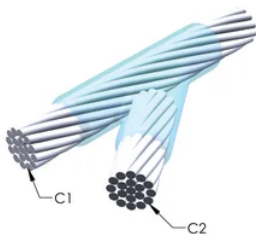

Split Crucible: No

Wear Plates: No

Mold Only: No

Welding Material: 115 or 115PLUSF20, Sold Separately

Handle Clamp: L160, Sold Separately

Price Key: C

Ease of Use: Easy

DALŠÍ PODROBNOSTI O PRODUKTU

For applications such as computer room, tunnel or other low-ventilation areas, specify a smokeless nVent ERICO Cadweld Exolon mold. Add an XL prefix to the standard mold part number when ordering (for example, a TAC2Q2Q becomes XLTAC2Q2Q). Similarly, nVent ERICO Cadweld Exolon welding material is also designated by the XL prefix (for example, 150 becomes XL150).

A gap between conductors may be required. See mold tag for more information.

XX-X-XX-XX-L-M-W		
XX	Mold Family	
X	Price Key	
XX	Conductor Code 1	
XX	Conductor Code 2	
L*	Split Crucible	Crucible section is split on molds designed with horizontal opening for easier cleaning
M*	Mold Only	
W*	Wear Plates	Reduce mechanical abrasion of molds at cable entry points

* Empty if none

DIAGRAMS

UPOZORNĚNÍ

Produkty nVent musí být instalovány a používány pouze tak, jak je uvedeno v instrukčních listech a materiálech pro školení nVent. Instrukční listy jsou k dispozici na www.nvent.com a od vašeho zástupce zákaznického servisu nVent. Nesprávná instalace, zneužití, nesprávné použití nebo jiný nedostatek úplného dodržování pokynů a varování nVent může způsobit selhání produktu, poškození majetku, vážné zranění osob a smrt a/nebo zrušit vaši záruku.