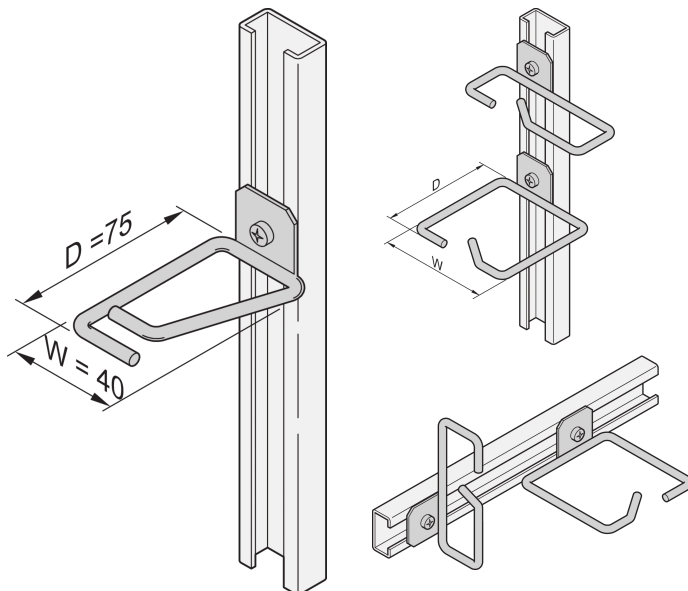

# Cable Eye for C-Rail, Steel, 40 x 75 mm

### KATALOGOVÉ ČÍSLO

**20118-554**

Cable eyes can be attached to slide rails, cable panels, etc.

### VLASTNOSTI

Cable eye for C-profile