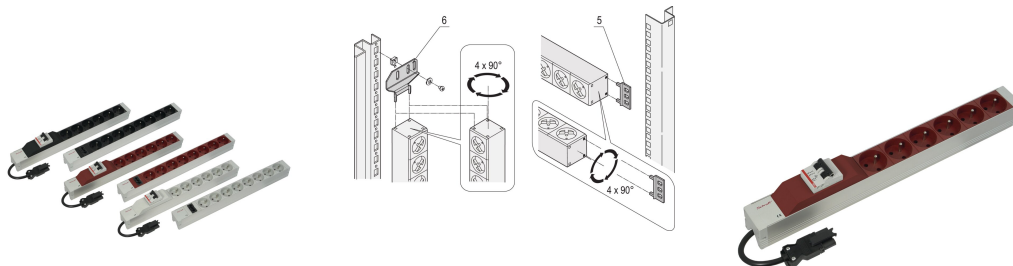

# Socket Strip, UTE, With Wieland® Input, 8 Sockets, 19", White

### KATALOGOVÉ ČÍSLO

60110-346

Modular, compact PDU with many function elements. Using a 1 U by 1 U aluminum chassis the PDU can easily be integrated in a rack. The Wieland connector allows easy combination with different power input cords.

### VLASTNOSTI

Input via Wieland® GST 18 plug

Socket strips can be rotated through all four directions (in 90° increments) during fitting

Output via UTE sockets

Horizontal or vertical mounting

Installation height 1 U

## **VLASTNOSTI PRODUKTU**

---

Typ zásuvky: UTE

Socket Quantity: 8

Switched Outlets: No

Napětí střídavé: 230V

Množství v balení: 1

Barva: White