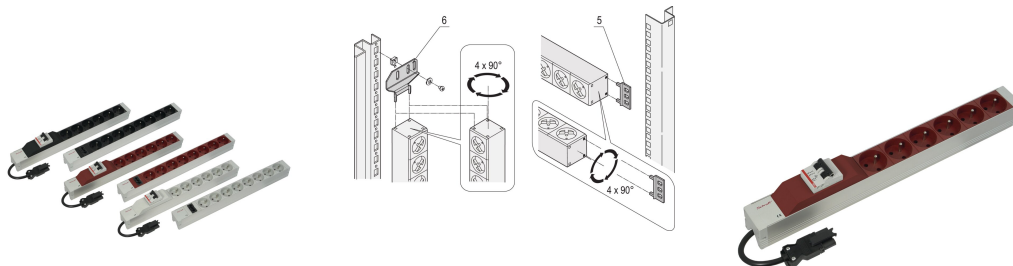

# Socket Strip, UTE, With Wieland® Input, 8 Sockets, 19", Black

### KATALOGOVÉ ČÍSLO

60110-347

Modular, compact PDU with many function elements. Using a 1 U by 1 U aluminum chassis the PDU can easily be integrated in a rack. The Wieland connector allows easy combination with different power input cords.

### VLASTNOSTI

Input via Wieland® GST 18 plug

Socket strips can be rotated through all four directions (in 90° increments) during fitting

Output via UTE sockets

Horizontal or vertical mounting

Installation height 1 U

## **VLASTNOSTI PRODUKTU**

---

Typ zásuvky: UTE

Socket Quantity: 8

Switched Outlets: No

Napětí střídavé: 230V

Množství v balení: 1

Barva: Black