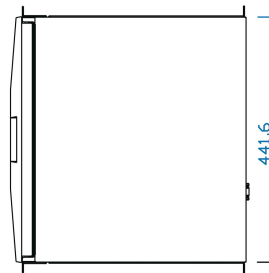

19" Drawer With Keyboard 1 U, Touchpad, RAL 9005, USA Keyboard

Data Solutions

KATALOGOVÉ ČÍSLO

60118-567

19" rack mountable drawer with keyboard with full extension.

CERTIFICATIONS

VLASTNOSTI

Extendable 1 U drawer with keyboard including function keys, number pad, touchpad

Locking at full extension and in the inserted state

Connection to USB for keyboard and mouse

Installation dimension 19" rail distance (c-dimension) from 470 ... 700 mm)

Color jet black (RAL 9005)

VLASTNOSTI PRODUKTU