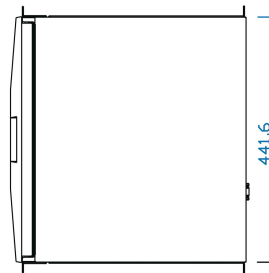

19" Drawer With Keyboard 1 U, Touchpad, RAL 9005, UK Keyboard

Data Solutions

KATALOGOVÉ ČÍSLO

60118-569

19" rack mountable drawer with keyboard with full extension.

CERTIFICATIONS

VLASTNOSTI

Extendable 1 U drawer with keyboard including function keys, number pad, touchpad

Locking at full extension and in the inserted state

Connection to USB for keyboard and mouse

Installation dimension 19" rail distance (c-dimension) from 470 ... 700 mm)

Color jet black (RAL 9005)

VLASTNOSTI PRODUKTU