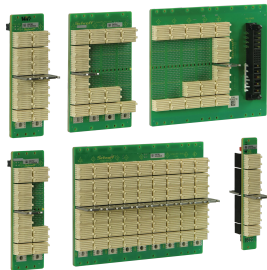

CPCI Serial Backplane

The nVent SCHROFF CompactPCI Serial backplanes support the highest data transfer rates with PCIe up to Gen 3, 10GbE, USB 3.0 and S-ATA Rev. 3.0

CERTIFICATIONS

VLASTNOSTI

Conforms to PICMG CompactPCI Serial (CPCI-S.0 R2.0) specification

Utility connector on rear of backplane

Mechanical centering and keying/coding strip in stainless steel on every fully equipped front and rear slot

SPECIFIKACE

Table 1/2

Katalogové číslo	Product Type	Number of Slots	Rack Height	Backplane Type	System Slot	Slot Width
23007-661	Backplane	1	3U	CompactPCI Serial, No Bus		4HP
23007-641	Backplane	1	3U	CompactPCI Serial, No Bus		4HP
23007-681	Backplane	1	3U	CompactPCI Serial, No Bus		4HP
23007-621	Backplane	1	3U	CompactPCI Serial, No Bus		4HP

Katalogové číslo	Product Type	Number of Slots	Rack Height	Backplane Type	System Slot	Slot Width
23007-679	Backplane	9	3U	CompactPCI Serial with Ethernet Star	Right	4HP
23007-668	Backplane	8	3U	CompactPCI Serial with Ethernet Star	Left	4HP
23007-629	Backplane	9	3U	CompactPCI Serial with Ethernet Star	Left	4HP
23007-669	Backplane	9	3U	CompactPCI Serial with Ethernet Star	Left	4HP
23007-676	Backplane	6	3U	CompactPCI Serial with Ethernet Star	Right	4HP
23007-677	Backplane	7	3U	CompactPCI Serial with Ethernet Star	Right	4HP
23007-628	Backplane	8	3U	CompactPCI Serial with Ethernet Star	Left	4HP
23007-636	Backplane	6	3U	CompactPCI Serial with Ethernet Star	Right	4HP
23007-627	Backplane	7	3U	CompactPCI Serial with Ethernet Star	Left	4HP
23007-682	Backplane	2	3U	CompactPCI Serial with Ethernet Full-mesh	Left	4HP
23007-683	Backplane	3	3U	CompactPCI Serial with Ethernet Full-mesh	Left	4HP
23007-667	Backplane	7	3U	CompactPCI Serial with Ethernet Star	Left	4HP
23007-695	Backplane	5	3U	CompactPCI Serial with Ethernet Full-mesh	Right	4HP