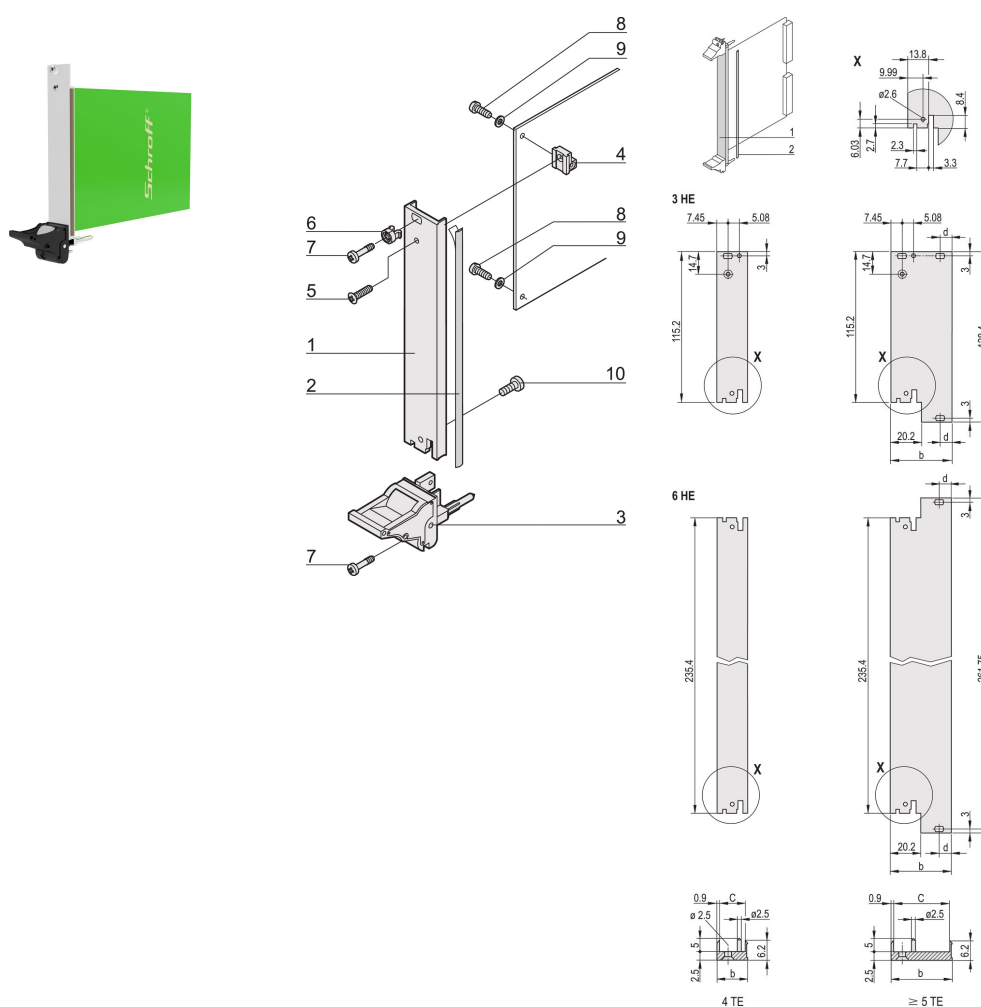

Plug-In Unit Kit With IEL Handle, Shielded, Black 3 U, 6 HP

KATALOGOVÉ ČÍSLO

20848-587

Plug-in unit, with IEL inserter/extractor black handle, 3 U, front assembly. The U-shaped front panel enable shielding with a textile gasket.

CERTIFICATIONS

VLASTNOSTI

U-shaped front panel for textile gasket

Suitable for insertion and extraction forces up to 700 N (per pair)

Enable the installation of a microswitch

Enable the installation of coding pegs in accordance with IEC 60297-3-103/ IEEE 1101.10

VLASTNOSTI PRODUKTU

Rack Width: 6HP

Množství v balení: 1

Typ rukojeti: IEL

Mounting: Screw-on Front

Gasket Type: Textile EMC

Front Finish: Anodized

Rear Finish: Etched

Treated Edges: No

Complies With: IEC 60297-3-102; IEEE 1101.10; IEC 60297-3-103; IEEE 1101.1/11

EMC Shielding: Yes

Povrchová úprava: Anodized; Passivated

Výška (H): 128.4mm

Materiál: Hliník

Product Type: Front Panel