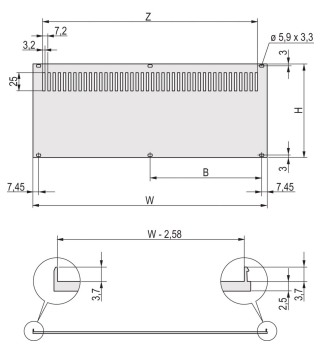

Rear Panel for RatiopacPRO/PropacPRO, Perforated, Retrofit Shielding, Textile, 6 U, 42 HP

KATALOGOVÉ ČÍSLO

20848-641

The perforated rear panel, Al, 2.5 mm is unshielded. The rear side is conductive.

CERTIFICATIONS

VLASTNOSTI

Rear panel, Al, 2.5 mm, front: anodized, rear: conductive; unshielded

Enables mounting on horizontal rails

VLASTNOSTI PRODUKTU

Rack Height: 6U

Rack Width: 42HP

Množství v balení: 1

Povrchová úprava: Anodized; Passivated

Výška: 256mm

Materiál: Hliník