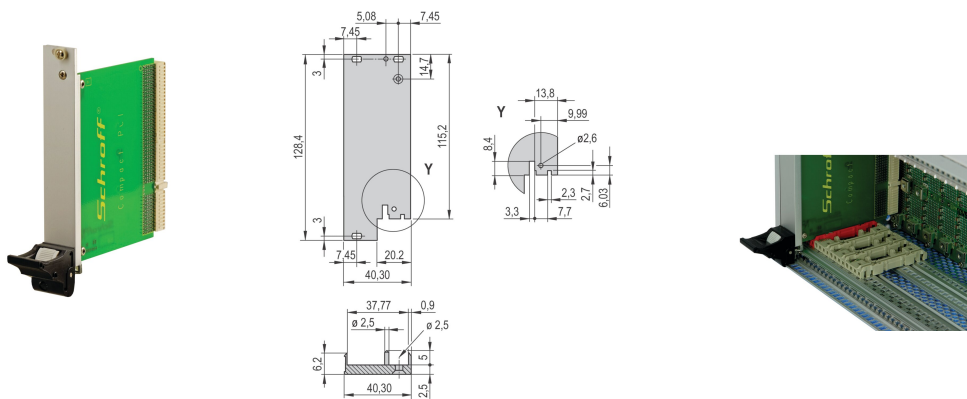

Plug-In Unit Kit With IEL Handle for Rear I/O, Shielded, Black, 3 U, 8 HP

KATALOGOVÉ ČÍSLO

20848-752

Plug-in unit, with IEL inserter/extractor black handle, 3 U, rear I / O assembly. The U-shaped front panel enable shielding with a textile gasket.

CERTIFICATIONS

VLASTNOSTI

U-shaped front panel for textile gasket

Suitable for insertion and extraction forces up to 700 N (per pair)

Enable the installation of a microswitch

Enable the installation of coding pegs in accordance with IEC 60297-3-103/ IEEE 1101.10

VLASTNOSTI PRODUKTU

Rack Width: 8HP

Množství v balení: 1

Typ rukojeti: IEL

Mounting: Screw-on Rear IO

Gasket Type: Textile EMC

Front Finish: Anodized

Rear Finish: Etched

Treated Edges: No

Complies With: IEC 60297-3-102; IEEE 1101.10; IEC 60297-3-103; IEEE 1101.1/11

EMC Shielding: Yes

Povrchová úprava: Anodized; Passivated

Výška (H): 128.4mm

Materiál: Hliník

Product Type: Front Panel