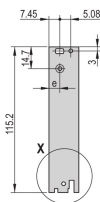

Plug-In Unit Kit With IET Handle, Shielded, Black 3 U, 12 HP

KATALOGOVÉ ČÍSLO

20848-765

Plug-in unit, with IET inserter/extractor black handle, 3 U, front assembly. The U-shaped front panel enable shielding with a textile gasket.