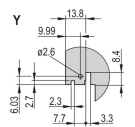

Plug-In Unit Kit With IET Handle, Shielded, Black 3 U, 12 HP

KATALOGOVÉ ČÍSLO

20848-765

Plug-in unit, with IET inserter/extractor black handle, 3 U, front assembly. The U-shaped front panel enable shielding with a textile gasket.