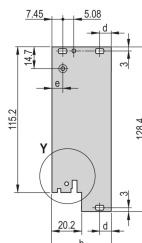

Plug-In Unit Kit With IET Handle, Shielded, Black 3 U, 12 HP

KATALOGOVÉ ČÍSLO

20848-765

Plug-in unit, with IET inserter/extractor black handle, 3 U, front assembly. The U-shaped front panel enable shielding with a textile gasket.