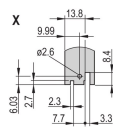

Plug-In Unit Kit With IET Handle, Shielded, Black 3 U, 12 HP

KATALOGOVÉ ČÍSLO

20848-765

Plug-in unit, with IET inserter/extractor black handle, 3 U, front assembly. The U-shaped front panel enable shielding with a textile gasket.