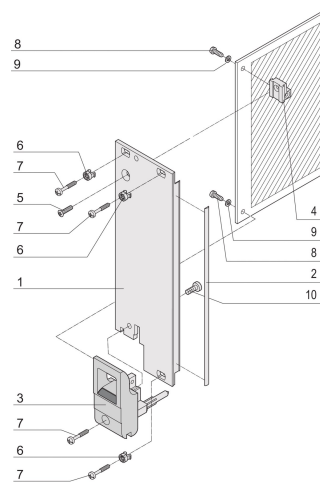

## KATALOGOVÉ ČÍSLO

20848-765

Plug-in unit, with IET inserter/extractor black handle, 3 U, front assembly. The U-shaped front panel enable shielding with a textile gasket.

## VLASTNOSTI

U-shaped front panel for textile gasket

Suitable for insertion and extraction forces up to 700 N (per pair)

Enable the installation of a microswitch

Enable the installation of coding pegs in accordance with IEC 60297-3-103/ IEEE 1101.10

## VLASTNOSTI PRODUKTU

Rack Width: 12HP

Množství v balení: 1

Typ rukojeti: IET

Mounting: Screw-on Front

Gasket Type: Textile EMC

Front Finish: Anodized

Rear Finish: Etched