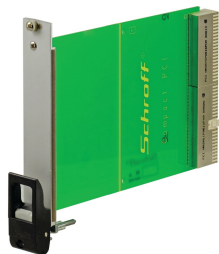

# Plug-In Unit Kit With IET Handle, Shielded, Black 3 U, 12 HP

## KATALOGOVÉ ČÍSLO

20848-765

Plug-in unit, with IET inserter/extractor black handle, 3 U, front assembly. The U-shaped front panel enable shielding with a textile gasket.

## VLASTNOSTI PRODUKTU

Rack Width: 12HP

Množství v balení: 1

Typ rukojeti: IET

Mounting: Screw-on Front

Gasket Type: Textile EMC

Front Finish: Anodized

Rear Finish: Etched

Treated Edges: No

Complies With: IEC 60297-3-102; IEEE 1101.10; IEC 60297-3-103; IEEE 1101.1/11

EMC Shielding: Yes

Povrchová úprava: Anodized; Passivated

Výška: 128.4mm

Materiál: Hliník

Product Type: Front Panel