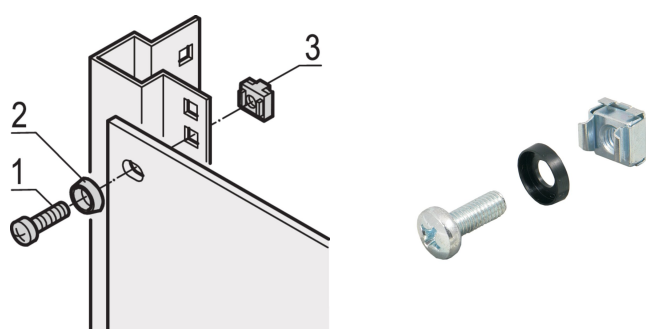

# 19" Assembly Kit M6, Screw, Washer, Nut; 100 pieces

## KATALOGOVÉ ČÍSLO

**21101-810**

For standard grounding use a grounding nut and washer on at least one attachment point.

When 19" assembly kit is used with conductive 19" panel mount, grounding cage nuts are not needed.

## VLASTNOSTI

Assembly kits for assembly of 19" components into a cabinet

For mounting of front panels, distribution fields or other components on the frame, slide mounts or depth members with square cut-outs