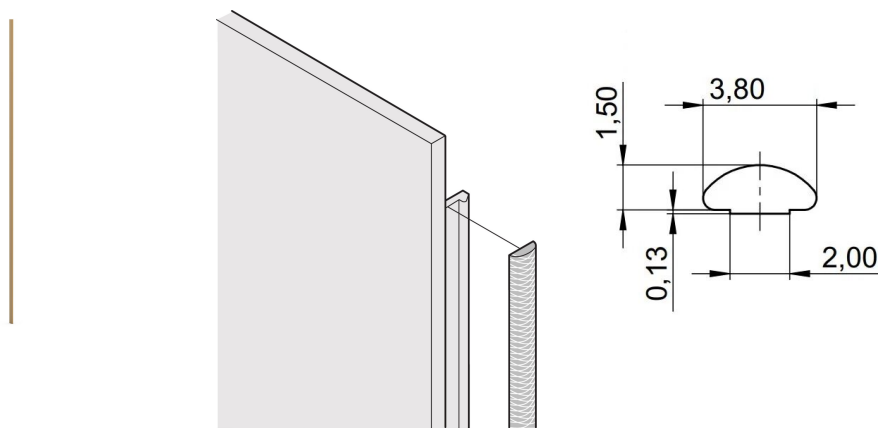

Front Panel EMC Textile Shielding Kit, -40... +70°C, 6 U; 100 pieces

KATALOGOVÉ ČÍSLO

21101-856

The textile EMC gaskets are inserted into a slot on the right hand side of the U-shaped front panels. The gaskets are glued to the front panel.

CERTIFICATIONS

VLASTNOSTI

Textile EMC gasket is affixed laterally on the front panel or in the groove of the right-hand profile as appropriate.

Profile seal is bonded onto the contact surface of the 19" bracket or of the rear angle and sets up the conductive connection to the U-shaped front panels

Temperature range -40 °C ... +70 °C

VLASTNOSTI PRODUKTU

Rack Height: 6U

Množství v balení: 100

Hloubka (D): 1.62mm

Výška (H): 232mm

Materiál: Termoplastický Elastomer

Produktová řada: EuropacPRO; RatiopacPRO; RatiopacPRO AIR; PropacPRO; Frame Type Plug-In Unit