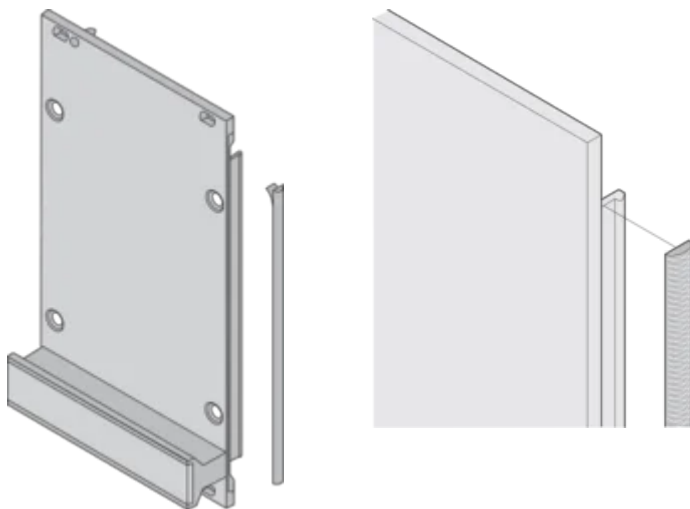

Výška (H): 232mm

Materiál: Termoplastický Elastomer

Produktová řada: EuropacPRO; RatiopacPRO; RatiopacPRO AIR; PropacPRO; Frame Type Plug-In Unit

Product Type: Shielding Kit

Šířka (W): 3.8mm

Works With: Subracks; Cases; Front Panels

Flammability Rating: UL® 94V-0

Gross Weight: 0.174kg

DALŠÍ PODROBNOSTI O PRODUKTU

EMC gaskets (textile) are required for shielding the front panels.

DIAGRAMS

UPOZORNĚNÍ

Produkty nVent musí být instalovány a používány pouze tak, jak je uvedeno v instrukčních listech a materiálech pro školení nVent. Instrukční listy jsou k dispozici na www.nvent.com a od vašeho zástupce zákaznického servisu nVent. Nesprávná instalace, zneužití, nesprávné použití nebo jiný nedostatek úplného dodržování pokynů a varování nVent může způsobit selhání produktu, poškození majetku, vážné zranění osob a smrt a/nebo zrušit vaši záruku.