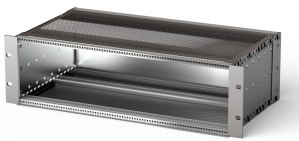

EuropacPRO 19" Subrack Kit for Backplane, Shielded, 6 U, 415 mm

KATALOGOVÉ ČÍSLO

24563-445

EMC Shielded subrack for backplane mounting, rear side covered by a rear panel.

CERTIFICATIONS

VLASTNOSTI

Subrack with side panel type F ("flexible"), front 19" bracket included, depth-adjustable 19" bracket sold separately (not included in items delivered)

Supplied as space-saving flat-pack

Modifications such as cutouts, different finishes or dimensions available

EMC of approximately 40 dB at 1 GHz, 30 dB at 2 GHz, assuming that the front is covered with shielded front panels, testing in accordance with VG 95373 part 15

Horizontal rail type "light"

VLASTNOSTI PRODUKTU

Rack Height: 6U

Hloubka (D): 415mm

Množství v balení: 1

For Mounting: Backplane

Board Depth: 160mm; 220mm; 280mm

Gasket Type: Textile EMC

Rukojeť v ceně: No

Mounting: Rack

Complies With: IEC 60297-3-103

EMC Shielding: Yes

Povrchová úprava: Anodized; Passivated

Materiál: Hliník

Product Type: Subrack/Chassis

Rack Width: 84HP