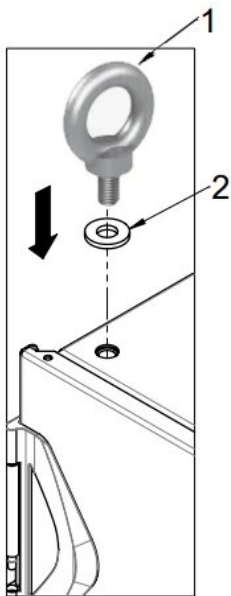

Varistar CP Lifting Eye Kit for Flush Top Cover

KATALOGOVÉ ČÍSLO

21630-030

Bolt on lifting eyes to lift and place cabinet without cabinet damage.

VLASTNOSTI

Thread M12

Application and static load-carrying capacity in accordance with DIN 582

VLASTNOSTI PRODUKTU

Množství v balení: 4

Produktová řada: Varistar CP

Product Type: Eye Bolt

Works With: Cabinet; Varistar CP

Net Weight: 0.708kg

DALŠÍ PODROBNOSTI O PRODUKTU

Only usable with raised top cover Application and loading as per DIN 582.