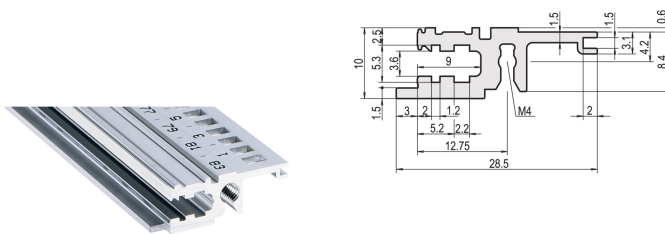

# Horizontal Rail, Front, Type L-KD, Light, Short Lip, 1000 mm

## KATALOGOVÉ ČÍSLO

**34560-101**

Combinations of horizontal rails and side panels

	Light L	Flexion F	Heavy H	Edge E
Standard rail	+	+	+	+
Standard rail with short lip	+	+	+	+
Standard rail with light lip	+	+	-	-
Standard rail with heavy lip	+	+	-	-

Legend: + can be combined, - combination not recommended

The horizontal rail with a short lip makes a clean design to the assembled front panel.

## VLASTNOSTI PRODUKTU

Rack Width: 195HP

Množství v balení: 1

Povrchová úprava: Anodized

Length: 1000mm

Materiál: Hliník

Produktová řada: EuropacPRO; RatiopacPRO; RatiopacPRO AIR; CompacPRO; PropacPRO

Product Type: Horizontal Rail