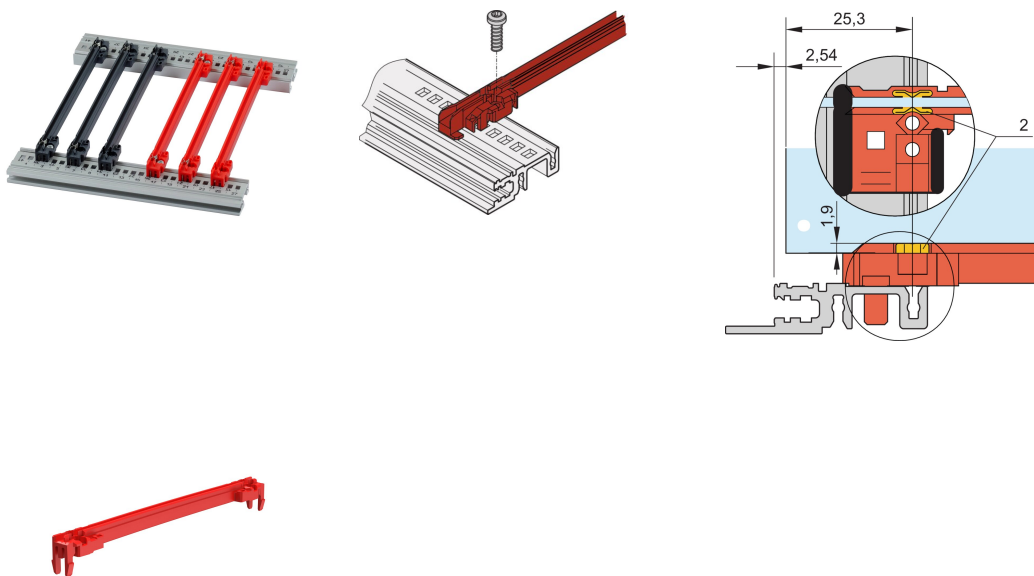

# Guide Rail Accessory Type, PC, 160 mm, 2 mm Groove Width, Red

## KATALOGOVÉ ČÍSLO

**64568-005**

New generation of accessory type guide rails for PCBs or plug-in units. Forms a reliable interface between the subrack mechanics and the sub-assemblies.

## VLASTNOSTI

NEW generation accessory type plastic guide rails for reliable retention of PCBs or plug-in units

Significantly increased stability, due to a optimized design and high quality material (PC)

## **VLASTNOSTI PRODUKTU**

---

Barva: Red

Materiál: Fiber-Reinforced Plastic

Množství v balení: 1

Board Depth: 160mm

Groove Width: 2

Complies With: EN 45545-2