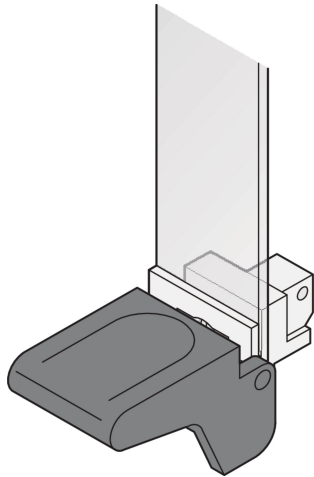

Extractor Handle Key Form 1

Extractor handle key form 1, can be used to extract PCBs. The handles are available in black or grey and top and bottom versions.

CERTIFICATIONS

VLASTNOSTI

Handle UL 94 V-0, bearing Zn die-cast

At 6 U, the printed board location can be offset 1 HP to the right by swapping the upper and lower handles. This creates space for SMD components on the left hand side

Please order the collar screws separatly.

SPECIFIKACE

Typ:	Extractor
Works With:	Front Panels
Product Type:	Handle
Materiál:	Polycarbonate

Table 1/1

Katalogové číslo	Barva	Množství v balení	Typ rukojeti	Flammability Rating
------------------	-------	-------------------	--------------	---------------------