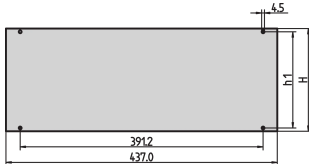

Inpac Front Panel

The front panel can be assembled on to the Inpac Case.