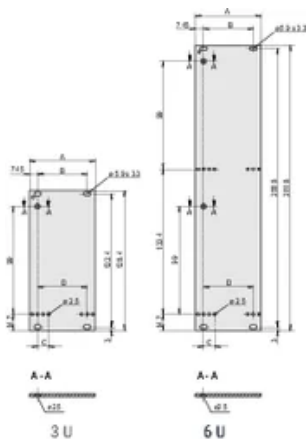

Katalogové číslo	Rear Finish	Treated Edges	Complies With	EMC Shielding	Výška (H)	Šířka (W)
30847-631	Conductive	No	IEC 60297-3-101	No	261.8mm	50.5mm
30847-632	Conductive	No	IEC 60297-3-101	No	261.8mm	60.6mm
30847-606	Conductive	No	IEC 60297-3-101	No	128.4mm	35.2mm

DIAGRAMS

UPOZORNĚNÍ

Produkty nVent musí být instalovány a používány pouze tak, jak je uvedeno v instrukčních listech a materiálech pro školení nVent. Instrukční listy jsou k dispozici na www.nvent.com a od vašeho zástupce zákaznického servisu nVent. Nesprávná instalace, zneužití, nesprávné použití nebo jiný nedostatek úplného dodržování pokynů a varování nVent může způsobit selhání produktu, poškození majetku, vážné zranění osob a smrt a/nebo zrušit vaši záruku.

North America

All locations
+1.763.422.2661
Chat with us:
nvent.com/schroff

Europe

Straubenhardt, Germany
+49.7082.794.0
Betschdorf, France
+33.3.88.90.64.90
Warsaw, Poland
+48.22.209.98.35
Assago, Italy
+39.02.932.7141
Chat with us:
nvent.com/schroff

Asia

Shanghai, China
+86.21.2412.6943
Qingdao, China
+86.532.8771.6101
Singapore
+65.6768.5800
Shin-Yokohama, Japan
+81.45.476.0271
Chat with us:
nvent.com/schroff

Middle East & India

Dubai, United Arab Emirates
+971.4.378.1700
Bangalore, India
+91.80.6715.2001
Istanbul, Turkey
+90.216.250.7374
Chat with us:
nvent.com/schroff

Naše portfolio silných značek:

CADDY ERICO HOFFMAN ILSCO SCHROFF TRACHTE