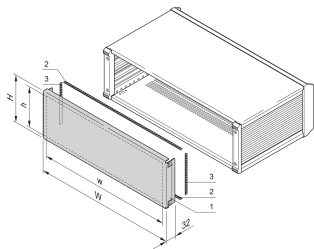

PropacPRO EMC Rear Panel, Full Width

The EMC rear panel, full width for PropacPRO Case mounts to the frame of the case. It has no perforation. The shielding is done with textile EMC gaskets.

CERTIFICATIONS

VLASTNOSTI

Alu panel, 1.5 mm, with fastener for Earthing / GND

Mounts on case (left, right)

Without perforation

SPECIFIKACE

| | |
|--------------------------|----------------------|
| Materiál: | Hliník |
| Povrchová úprava: | Anodized; Passivated |
| Works With: | Cases |
| Produktová řada: | PropacPRO |
| Typ: | Rear Panel |
| Product Type: | Side Panel |

Table 1/1

| Katalogové číslo | Rack Height | Rack Width | Množství v balení |
|------------------|-------------|------------|-------------------|
| 24576-247 | 3U | 28HP | 1 |
| 24576-244 | 2U | 42HP | 1 |
| 24576-258 | 6U | 84HP | 1 |
| 24576-248 | 3U | 42HP | 1 |