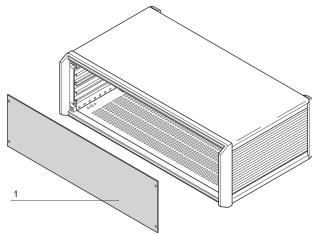

PropacPRO Front Panel, Full Width, Unshielded

The front panel, full width for PropacPRO Case mounts to the frame of the case.

CERTIFICATIONS

VLASTNOSTI

Al panel, 2.0 mm (84 HP 2.5 mm)

SPECIFIKACE

Materiál:	Hliník
Povrchová úprava:	Anodized
Accessory Type:	Front panel
Product Type:	Front Panel

Table 1/2

Katalogové číslo	Rack Height	Rack Width	Množství v balení	Front Finish	Rear Finish	Treated Edges
20850-136	3U	63HP	1	Anodized	Anodized	No
20850-158	6U	84HP	1	Anodized	Conductive	No
20850-129	2U	63HP	1	Anodized	Anodized	No
20850-135	3U	42HP	1	Anodized	Anodized	No
20850-142	4U	42HP	1	Anodized	Anodized	No
20850-143	4U	63HP	1	Anodized	Anodized	No
20850-130	2U	84HP	1	Anodized	Anodized	No

Katalogové číslo	Rack Height	Rack Width	Množství v balení	Front Finish	Rear Finish	Treated Edges
20850-144	4U	84HP	1	Anodized	Anodized	No
20850-134	3U	28HP	1	Anodized	Anodized	No
20850-128	2U	42HP	1	Anodized	Anodized	No
20850-137	3U	84HP	1	Anodized	Anodized	No

Table 2/2

Katalogové číslo	Hloubka	Výška	Šířka
20850-136	2mm	128.5mm	345.4mm
20850-158	2.5mm	261.8mm	452mm
20850-129	2mm	84mm	345.4mm
20850-135	2mm	128.5mm	238.7mm
20850-142	2mm	172.9mm	238.7mm
20850-143	2mm	172.9mm	345.4mm
20850-130	2.5mm	84mm	452mm
20850-144	2.5mm	172.9mm	452mm
20850-134	2mm	128.5mm	167.6mm
20850-128	2mm	84mm	238.7mm
20850-137	2.5mm	128.5mm	452mm