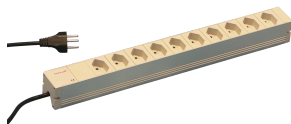

Socket Strip, Swiss

Modular, compact PDU with many function elements. Using a 1 U by 1 U aluminum chassis the PDU can easily be integrated in a rack with Swiss outlets.

CERTIFICATIONS

VLASTNOSTI

Socket strips can be rotated through all four directions (in 90° increments) during installation

230 V, 10 A

In accordance with SEV.IEC 60884

Connecting cable 2 m with Swiss version plug

Socket strips Swiss version

Installation height 1 U

Horizontal or vertical mounting

SPECIFIKACE

Length:	438.5mm
Materiál:	Hliník; Polyamide
Barva:	Grey
Product Type:	Socket Strip

60110-453	Swiss	10	No	230V	1	44mm
60110-454	Swiss	9	Yes	230V	1	44mm

Table 2/2

Katalogové číslo	Povrchová úprava
60110-453	Anodized
60110-454	Anodized

DALŠÍ PODROBNOSTI O PRODUKTU

Please order bracket for vertical mounting separately.