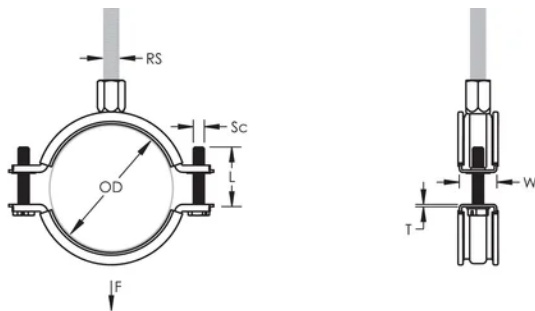

Finish: Electropolished

Farve: Black

Temperature: -50 to 110 °C

Outer Diameter (OD): 25 - 31 mm

Pipe Size: 3/4"

NB/DN: 20

Rod Size (RS): M8;M10

Width (W): 20 mm

Thickness (T): 1 mm

Screw Diameter (Sc): 6

Screw Length (L): 22mm

Static Load: 700N

YDERLIGERE PRODUKTOPLYSNINGER

Lining is EPDM rubber.

DIAGRAMS

ADVARSEL