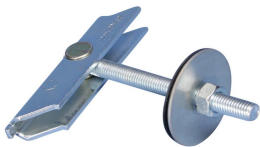

MTVB Gravity Toggle with Rubber Washer

CERTIFICERINGER

FUNKTIONER

Complete with rod, nut, washer and load distribution block

Threaded rod is secured against unintentional removal

Approved for use in stationary fire protection systems (for pipes up to 2")

SPECIFIKATIONER

Finish: Electrogalvanized

Materiale: Stål

Table 1/2

Katalognummer	Artikelnummer	Rod Size (RS)	Length (L)	Drill Bit Diameter	Static Load	Ultimate Static Load (F)
MTVB10100	584465	10	100mm	25mm	800N	20kN
MTVB8100	584455	8	100mm	22mm	800N	20kN
MTVB8200	584456	8	200mm	22mm	800N	20kN
MTVB10200	584466	10	200mm	25mm	800N	20kN

Table 2/2

Katalognummer	Artikelnummer	Certificeringer
MTVB10100	584465	FM Approved, Pipe Hanger Components, VdS G412037
MTVB8100	584455	VdS G412037
MTVB8200	584456	VdS G412037
MTVB10200	584466	FM Approved, Pipe Hanger Components