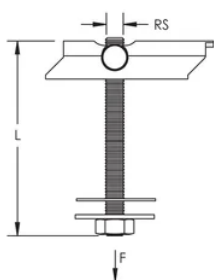

Table 2/2

Katalognummer	Artikelnummer	Certificeringer
MTVB10100	584465	FM Approved, Pipe Hanger Components, VdS G412037
MTVB8100	584455	VdS G412037
MTVB8200	584456	VdS G412037
MTVB10200	584466	FM Approved, Pipe Hanger Components

YDERLIGERE PRODUKTOPLYSNINGER

Static Load represents the maximum recommended load when fixed to a trapezoidal sheet.

The Ultimate Static Load value does not take into account the load-bearing characteristics of the supporting material. The appropriate safety factor is to be added to this load rating.

DIAGRAMS

ADVARSEL

nVent-produkter skal kun installeres og anvendes som angivet i nVents produktvejledninger og træningsmaterialer. Vejledninger er tilgængelige på www.nvent.com og hos din nVent kundeservicerepræsentant. Forkert installation, misbrug, fejlanvendelse eller anden undladelse af fuldt ud at følge nVents instruktioner og advarsler kan medføre funktionsfejl, materielle skader, alvorlige personskader eller død og/eller ugyldiggøre din garanti.