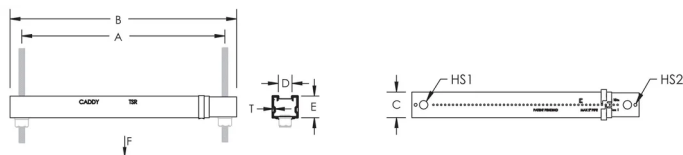

TSR1220N	366593	1330N	880N

YDERLIGERE PRODUKTOPLYSNINGER

Static Load 1 represents a distributed load for 12" - 20" (300 - 500 mm) installations and a point load for 12" - 16" (300 - 400 mm) installations. Static Load 2 represents a point load for 16" - 20" (400 - 500 mm) installations.

DIAGRAMS

ADVARSEL

nVent-produkter skal kun installeres og anvendes som angivet i nVents produktvejledninger og træningsmaterialer. Vejledninger er tilgængelige på www.nvent.com og hos din nVent kundeservicerepræsentant. Forkert installation, misbrug, fejlanvendelse eller anden undladelse af fuldt ud at følge nVents instruktioner og advarsler kan medføre funktionsfejl, materielle skader, alvorlige personskader eller død og/eller ugyldiggøre din garanti.

North America

+1.800.753.9221
Option 1 – Customer Care
Option 2 – Technical
Support

Europe

Netherlands:
+31 800-0200135
France:
+33 800 901 793

Europe

Germany:
800 1890272
Other Countries:
+31 13 5835404

APAC

Shanghai:
+ 86 21 2412 1618/19
Sydney:
+61 2 9751 8500

Vores kraftfulde portefølje af mærker:

CADDY ERICO HOFFMAN ILSCO SCHROFF TRACHTE